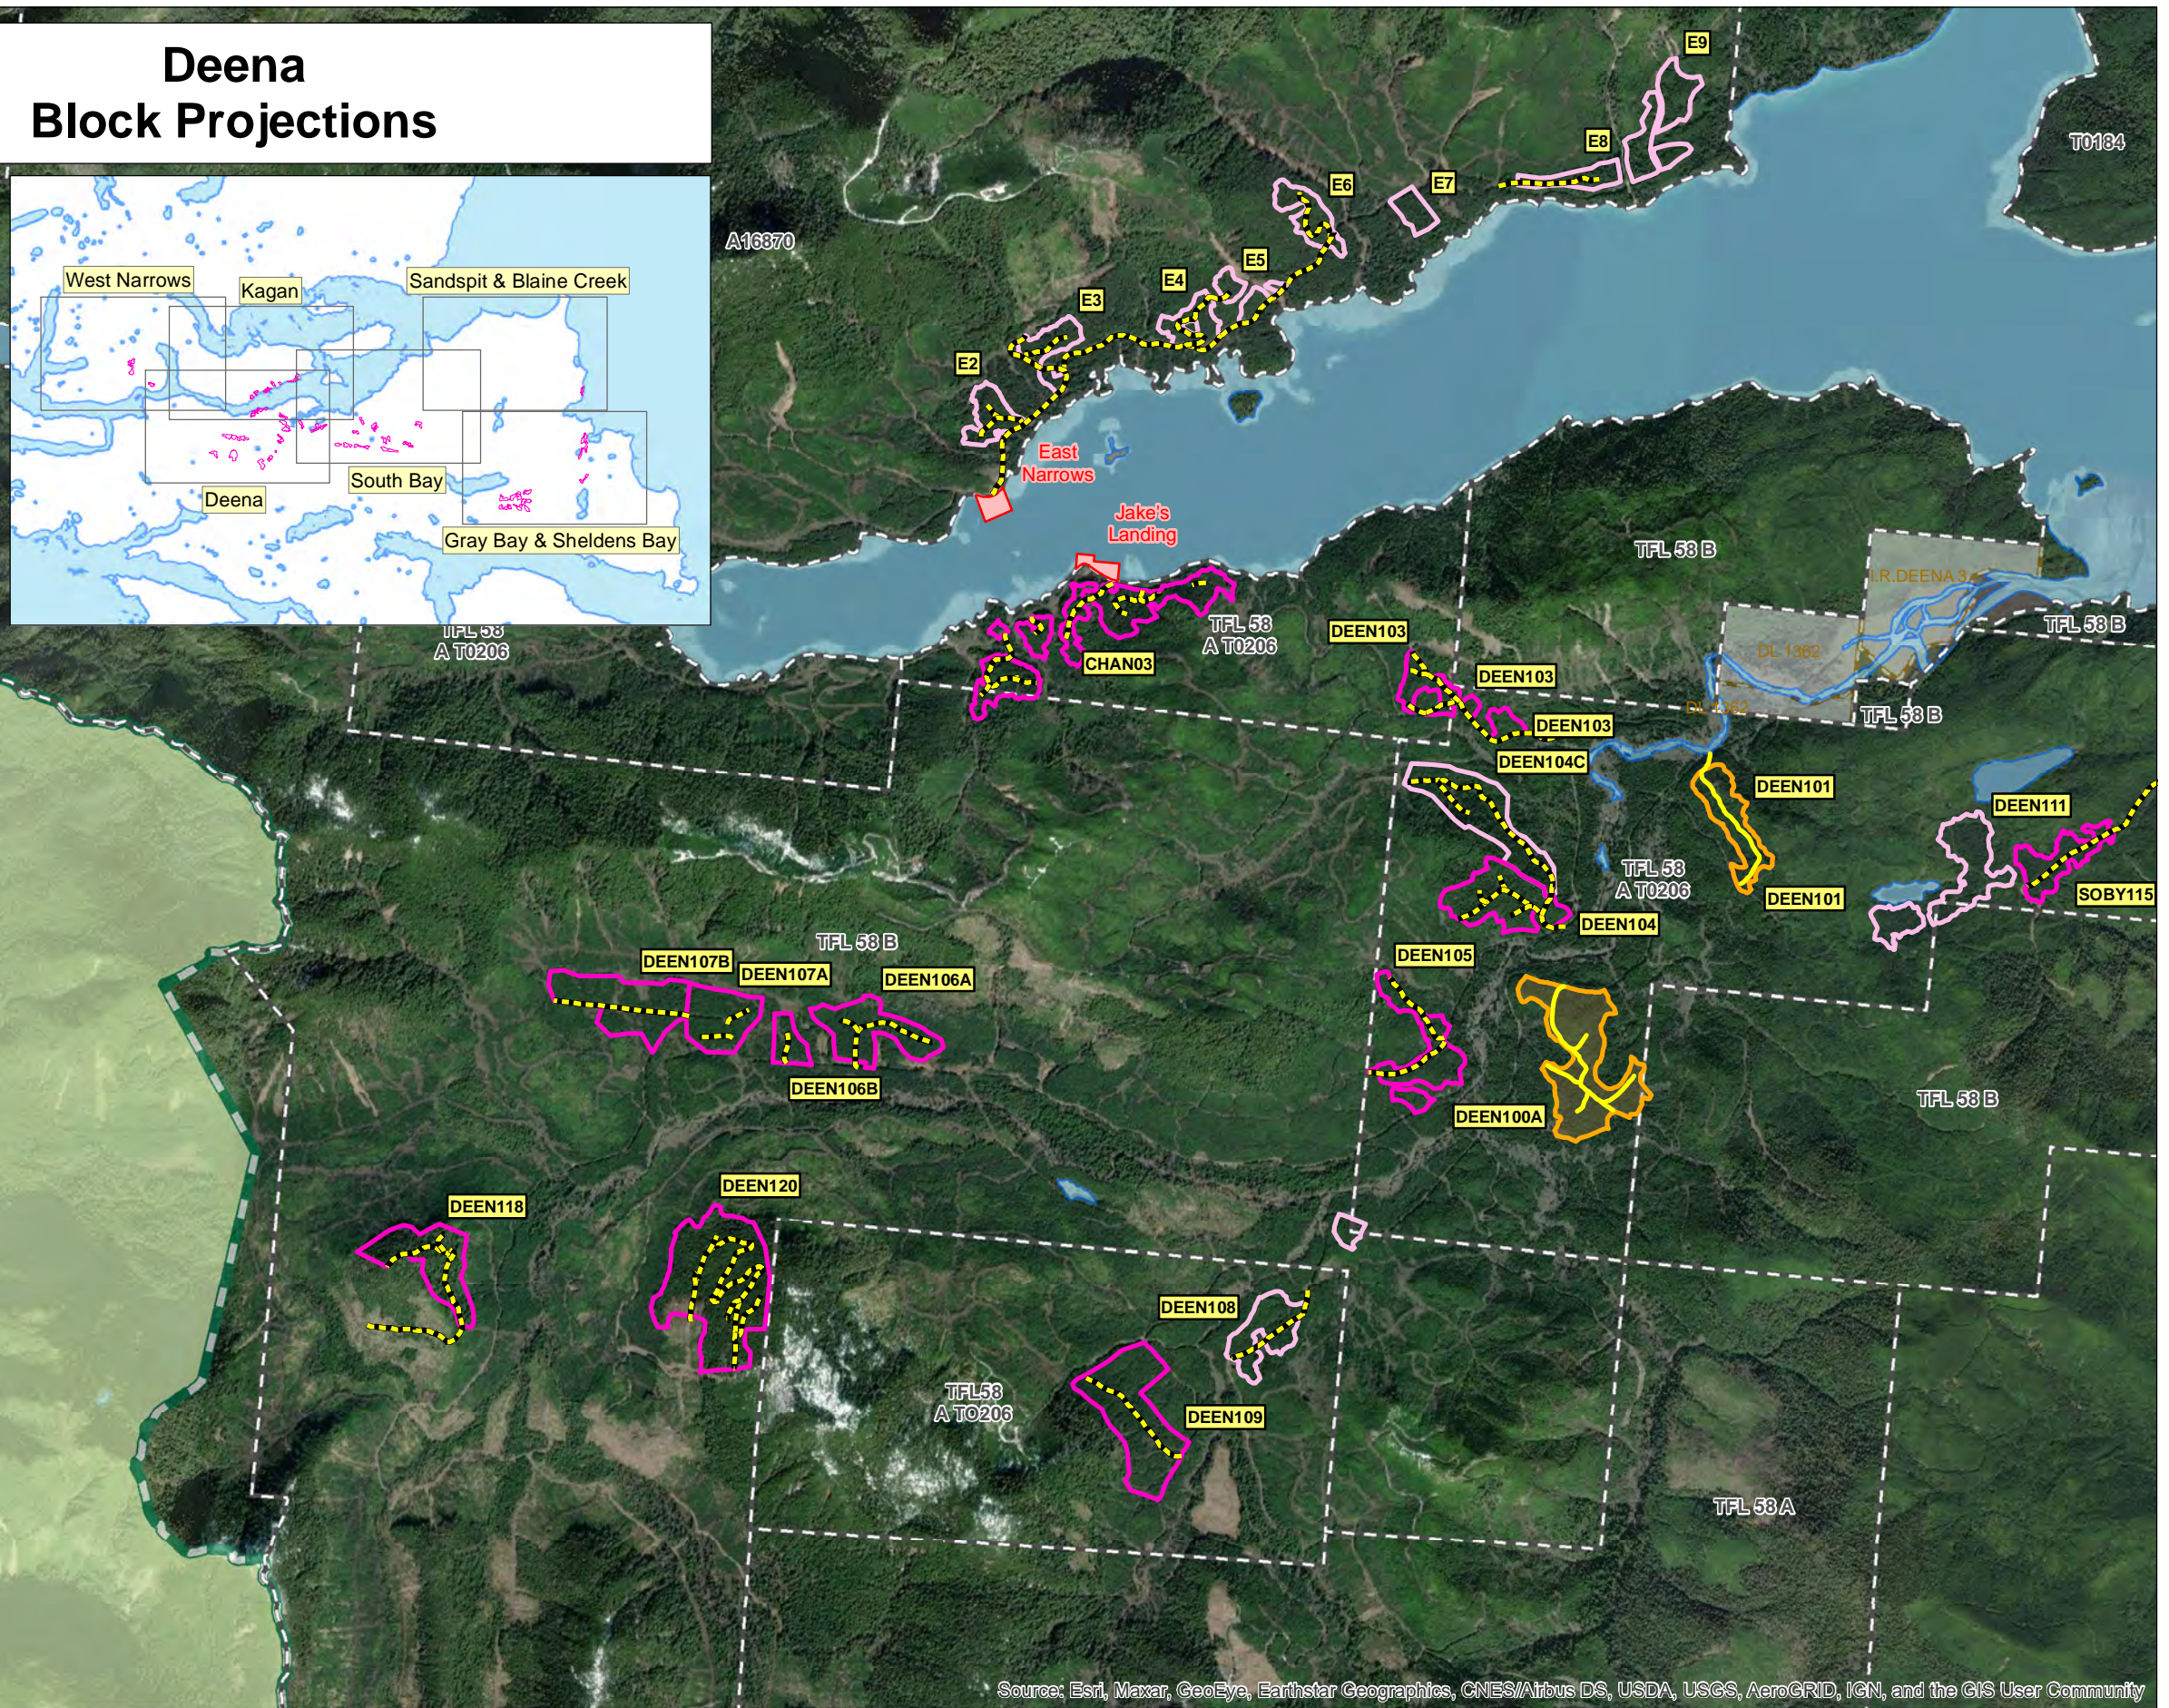

A&A TRADING
(Haida Gwaii) LTD.

Deena Block Projections

Legend

- Approved Blocks
- Proposed Blocks 2022-2023
- Proposed Blocks 2024+
- Private Land Blocks
- Harvested
- Planted
- Proposed Roads
- Recently Constructed Roads
- Log Handling Facilities
- Parks, Conservation, & Protected Area
- TFL58, FLA16870 & T0184 Boundary
- Private Land Areas

Date: 7/21/2022

Source: Esri, Maxar, GeoEye, Earthstar Geographics, CNES/Airbus DS, USDA, USGS, AeroGRID, IGN, and the GIS User Community