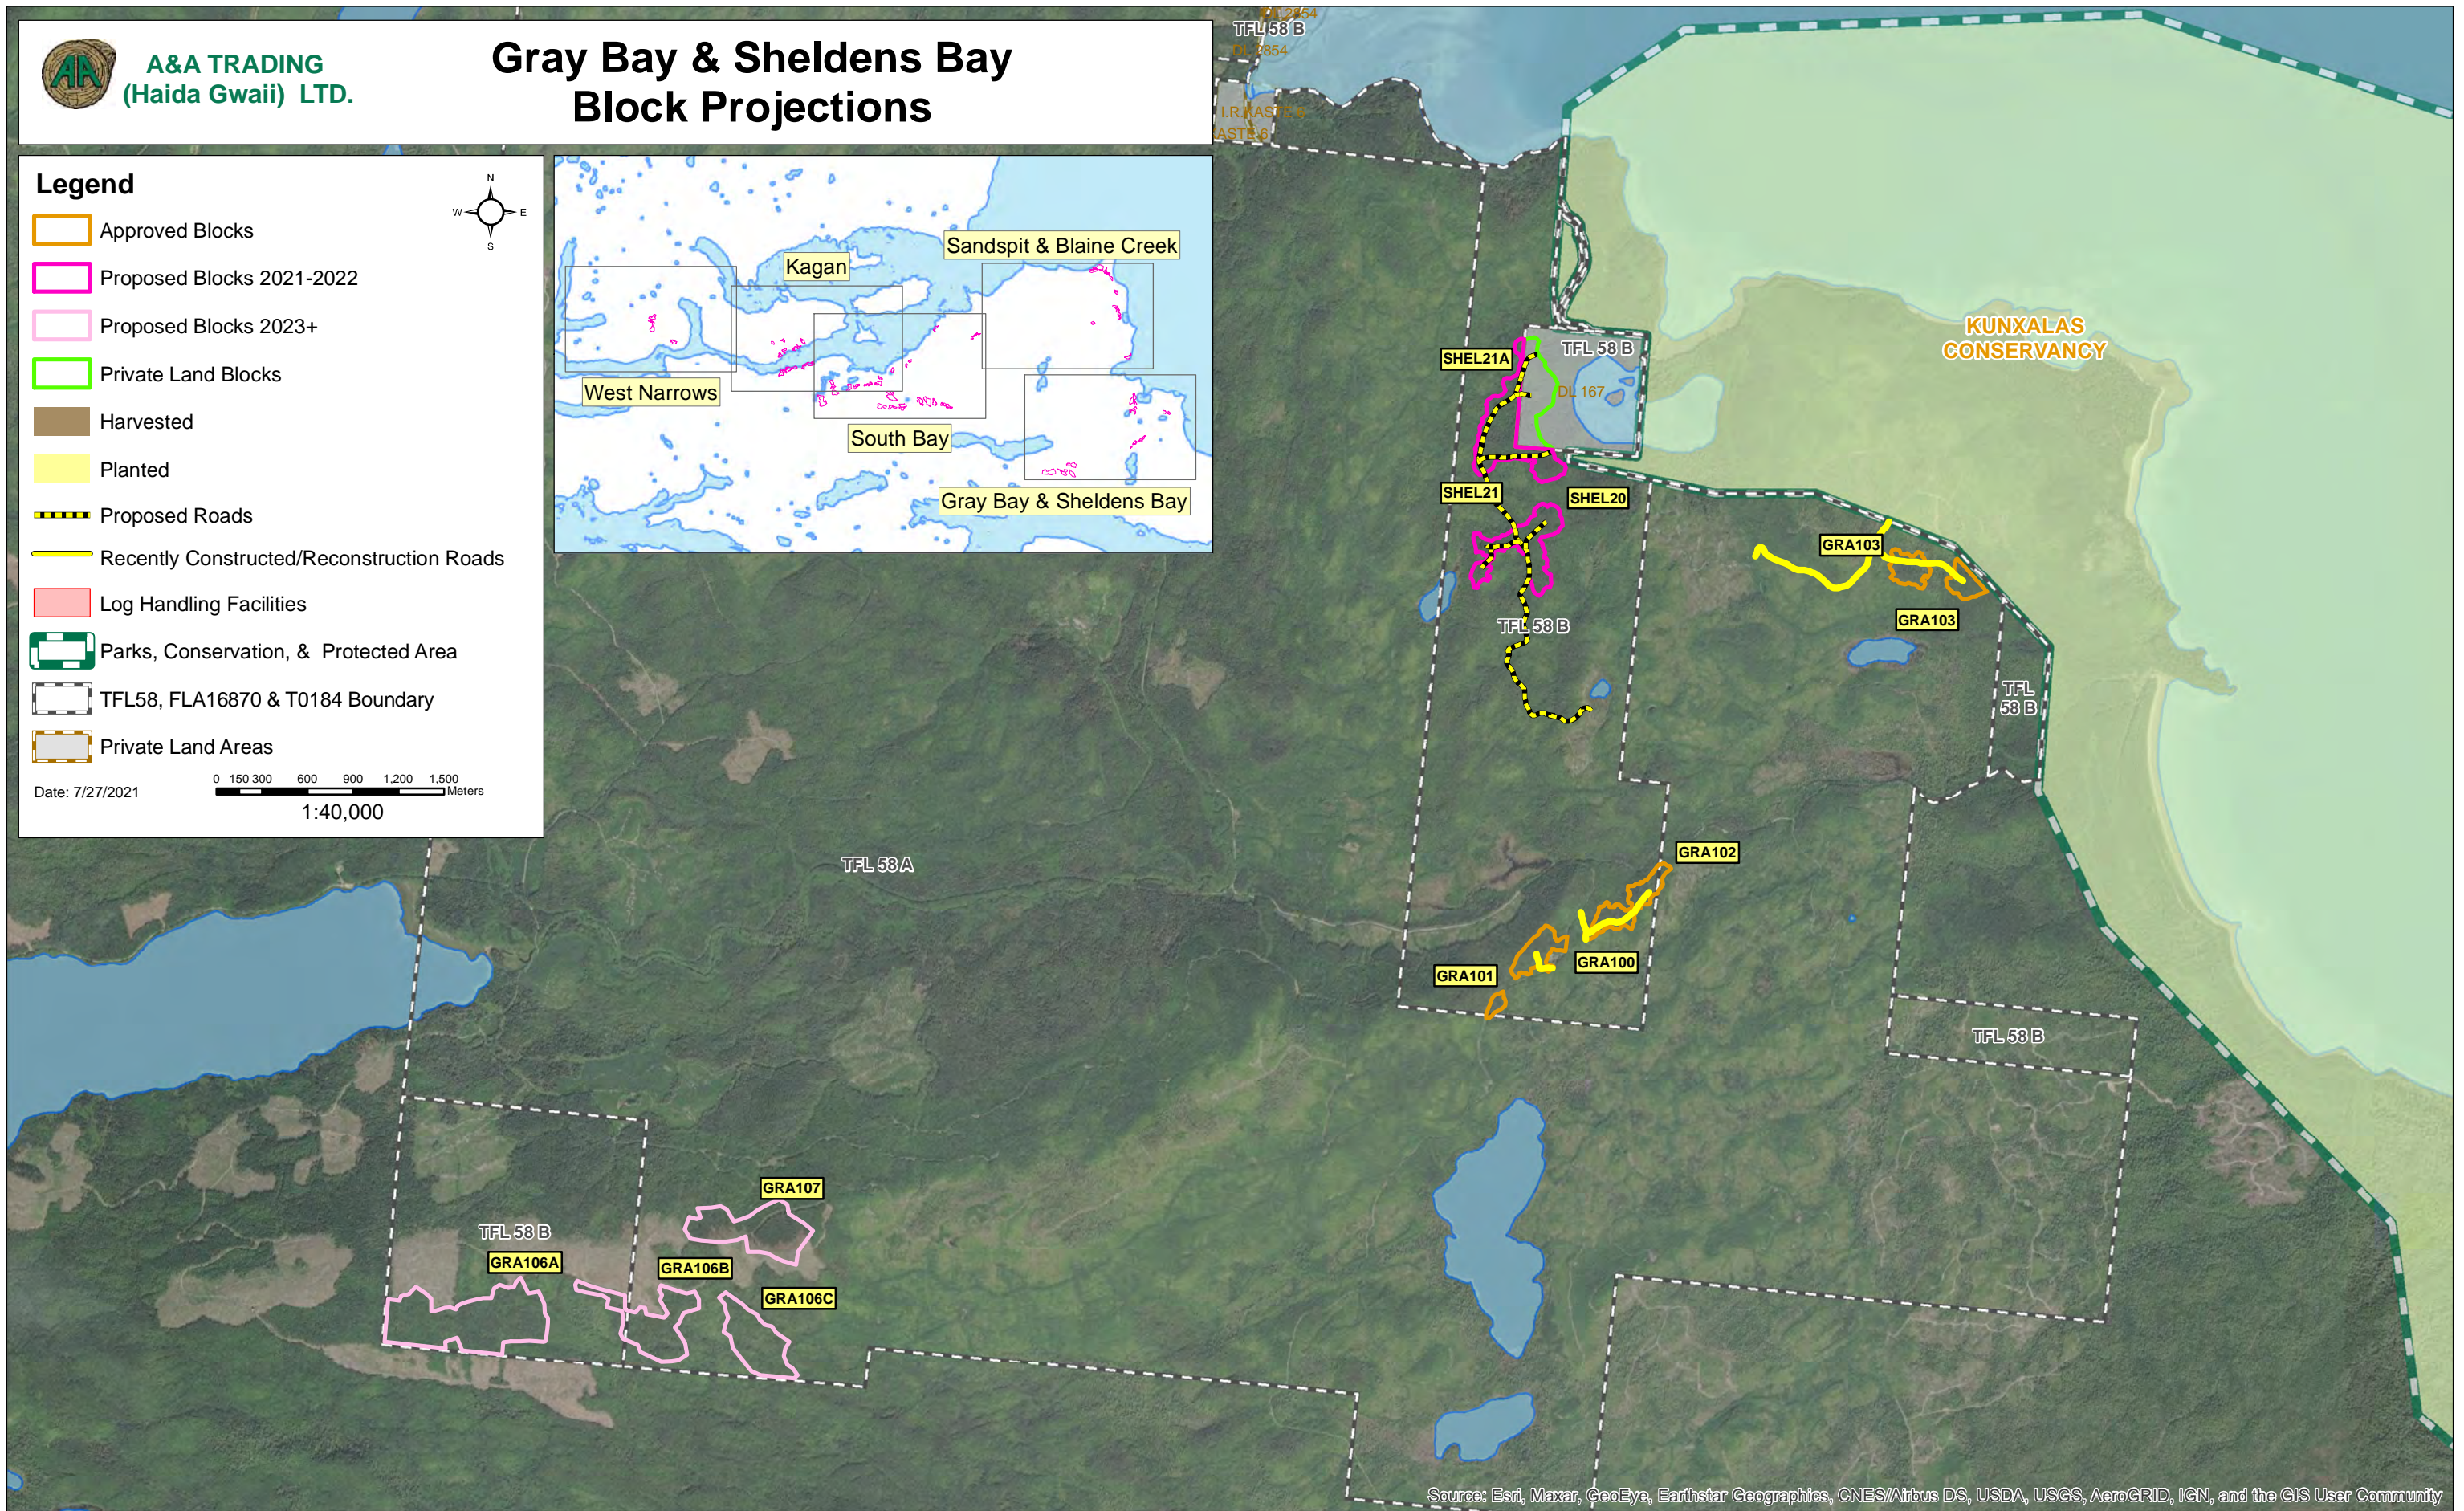

Gray Bay & Sheldens Bay Block Projections

Legend

- Approved Blocks
- Proposed Blocks 2021-2022
- Proposed Blocks 2023+
- Private Land Blocks
- Harvested
- Planted
- Proposed Roads
- Recently Constructed/Reconstruction Roads
- Log Handling Facilities
- Parks, Conservation, & Protected Area
- TFL58, FLA16870 & T0184 Boundary
- Private Land Areas

Date: 7/27/2021
 0 150 300 600 900 1,200 1,500 Meters
 1:40,000

Source: Esri, Maxar, GeoEye, Earthstar Geographics, CNES/Airbus DS, USDA, USGS, AeroGRID, IGN, and the GIS User Community