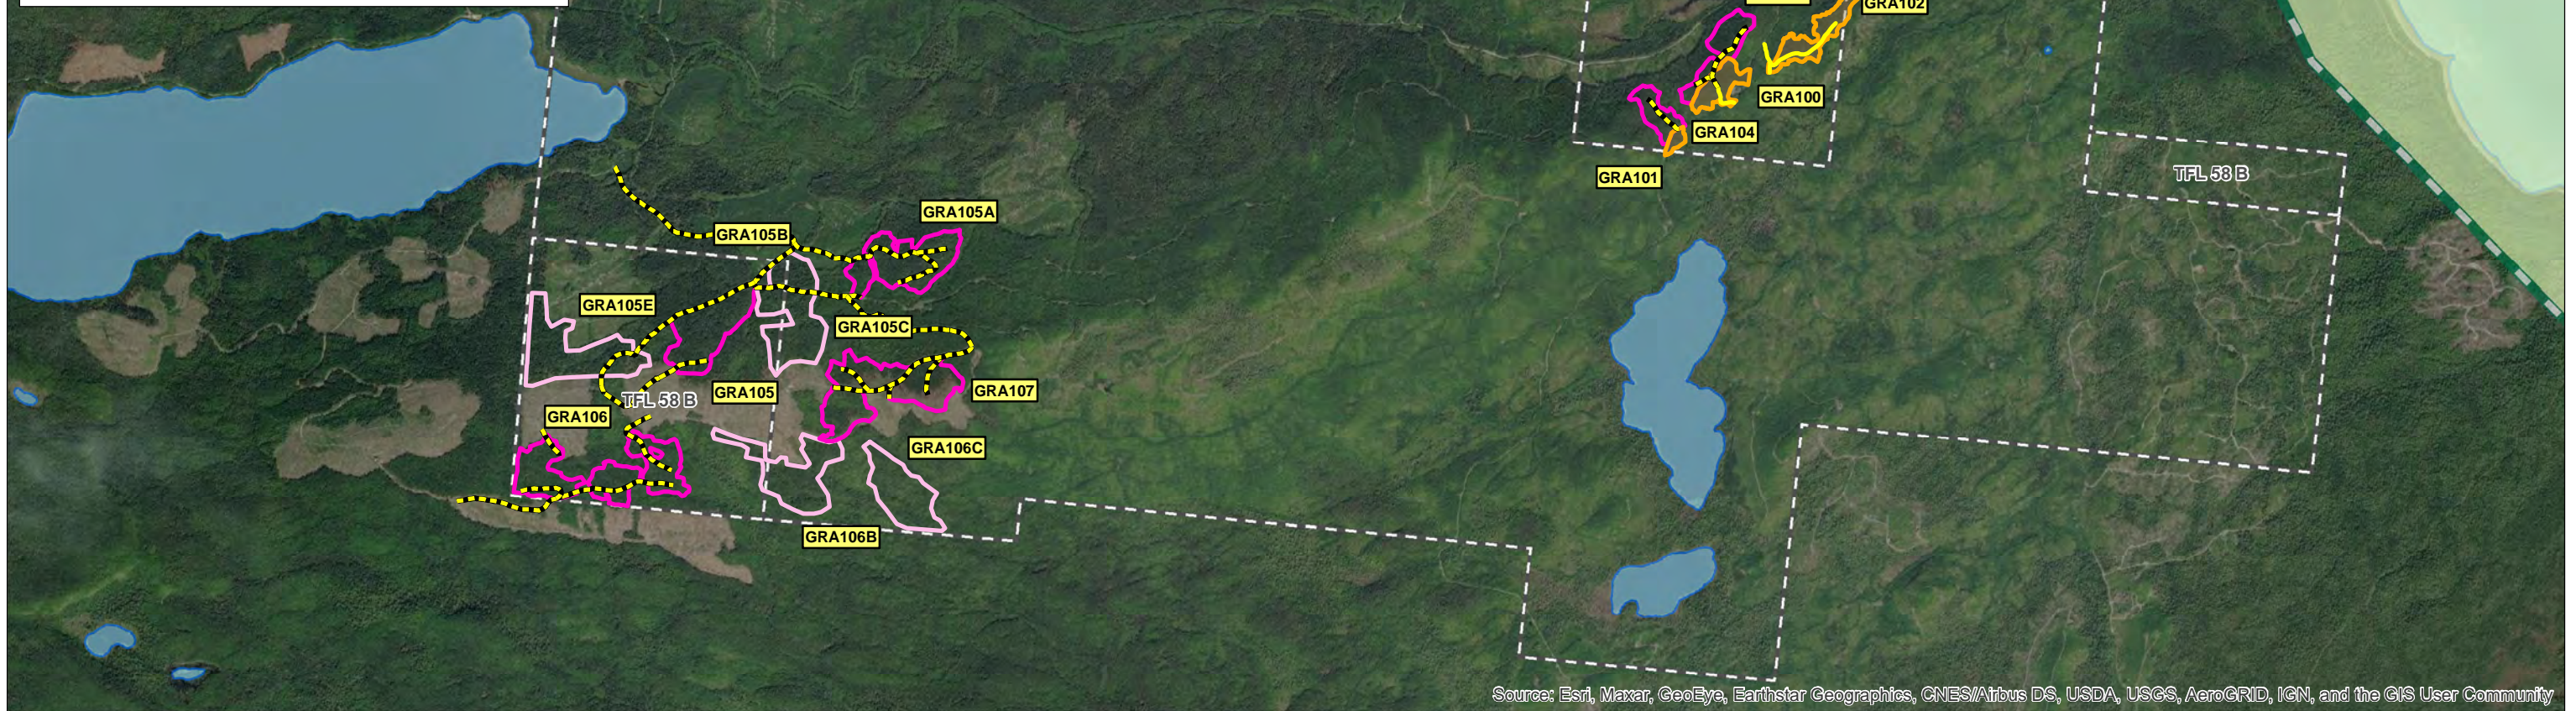

Gray Bay & Sheldens Bay Block Projections

Legend

- Approved Blocks
- Proposed Blocks 2022-2023
- Proposed Blocks 2024+
- Private Land Blocks
- Harvested
- Planted
- Proposed Roads
- Recently Constructed Roads
- Log Handling Facilities
- Parks, Conservation, & Protected Area
- TFL58, FLA16870 & T0184 Boundary
- Private Land Areas

Date: 7/20/2022

0 150 300 600 900 1,200 1,500 Meters

1:40,000

Source: Esri, Maxar, GeoEye, Earthstar Geographics, CNES/Airbus DS, USDA, USGS, AeroGRID, IGN, and the GIS User Community