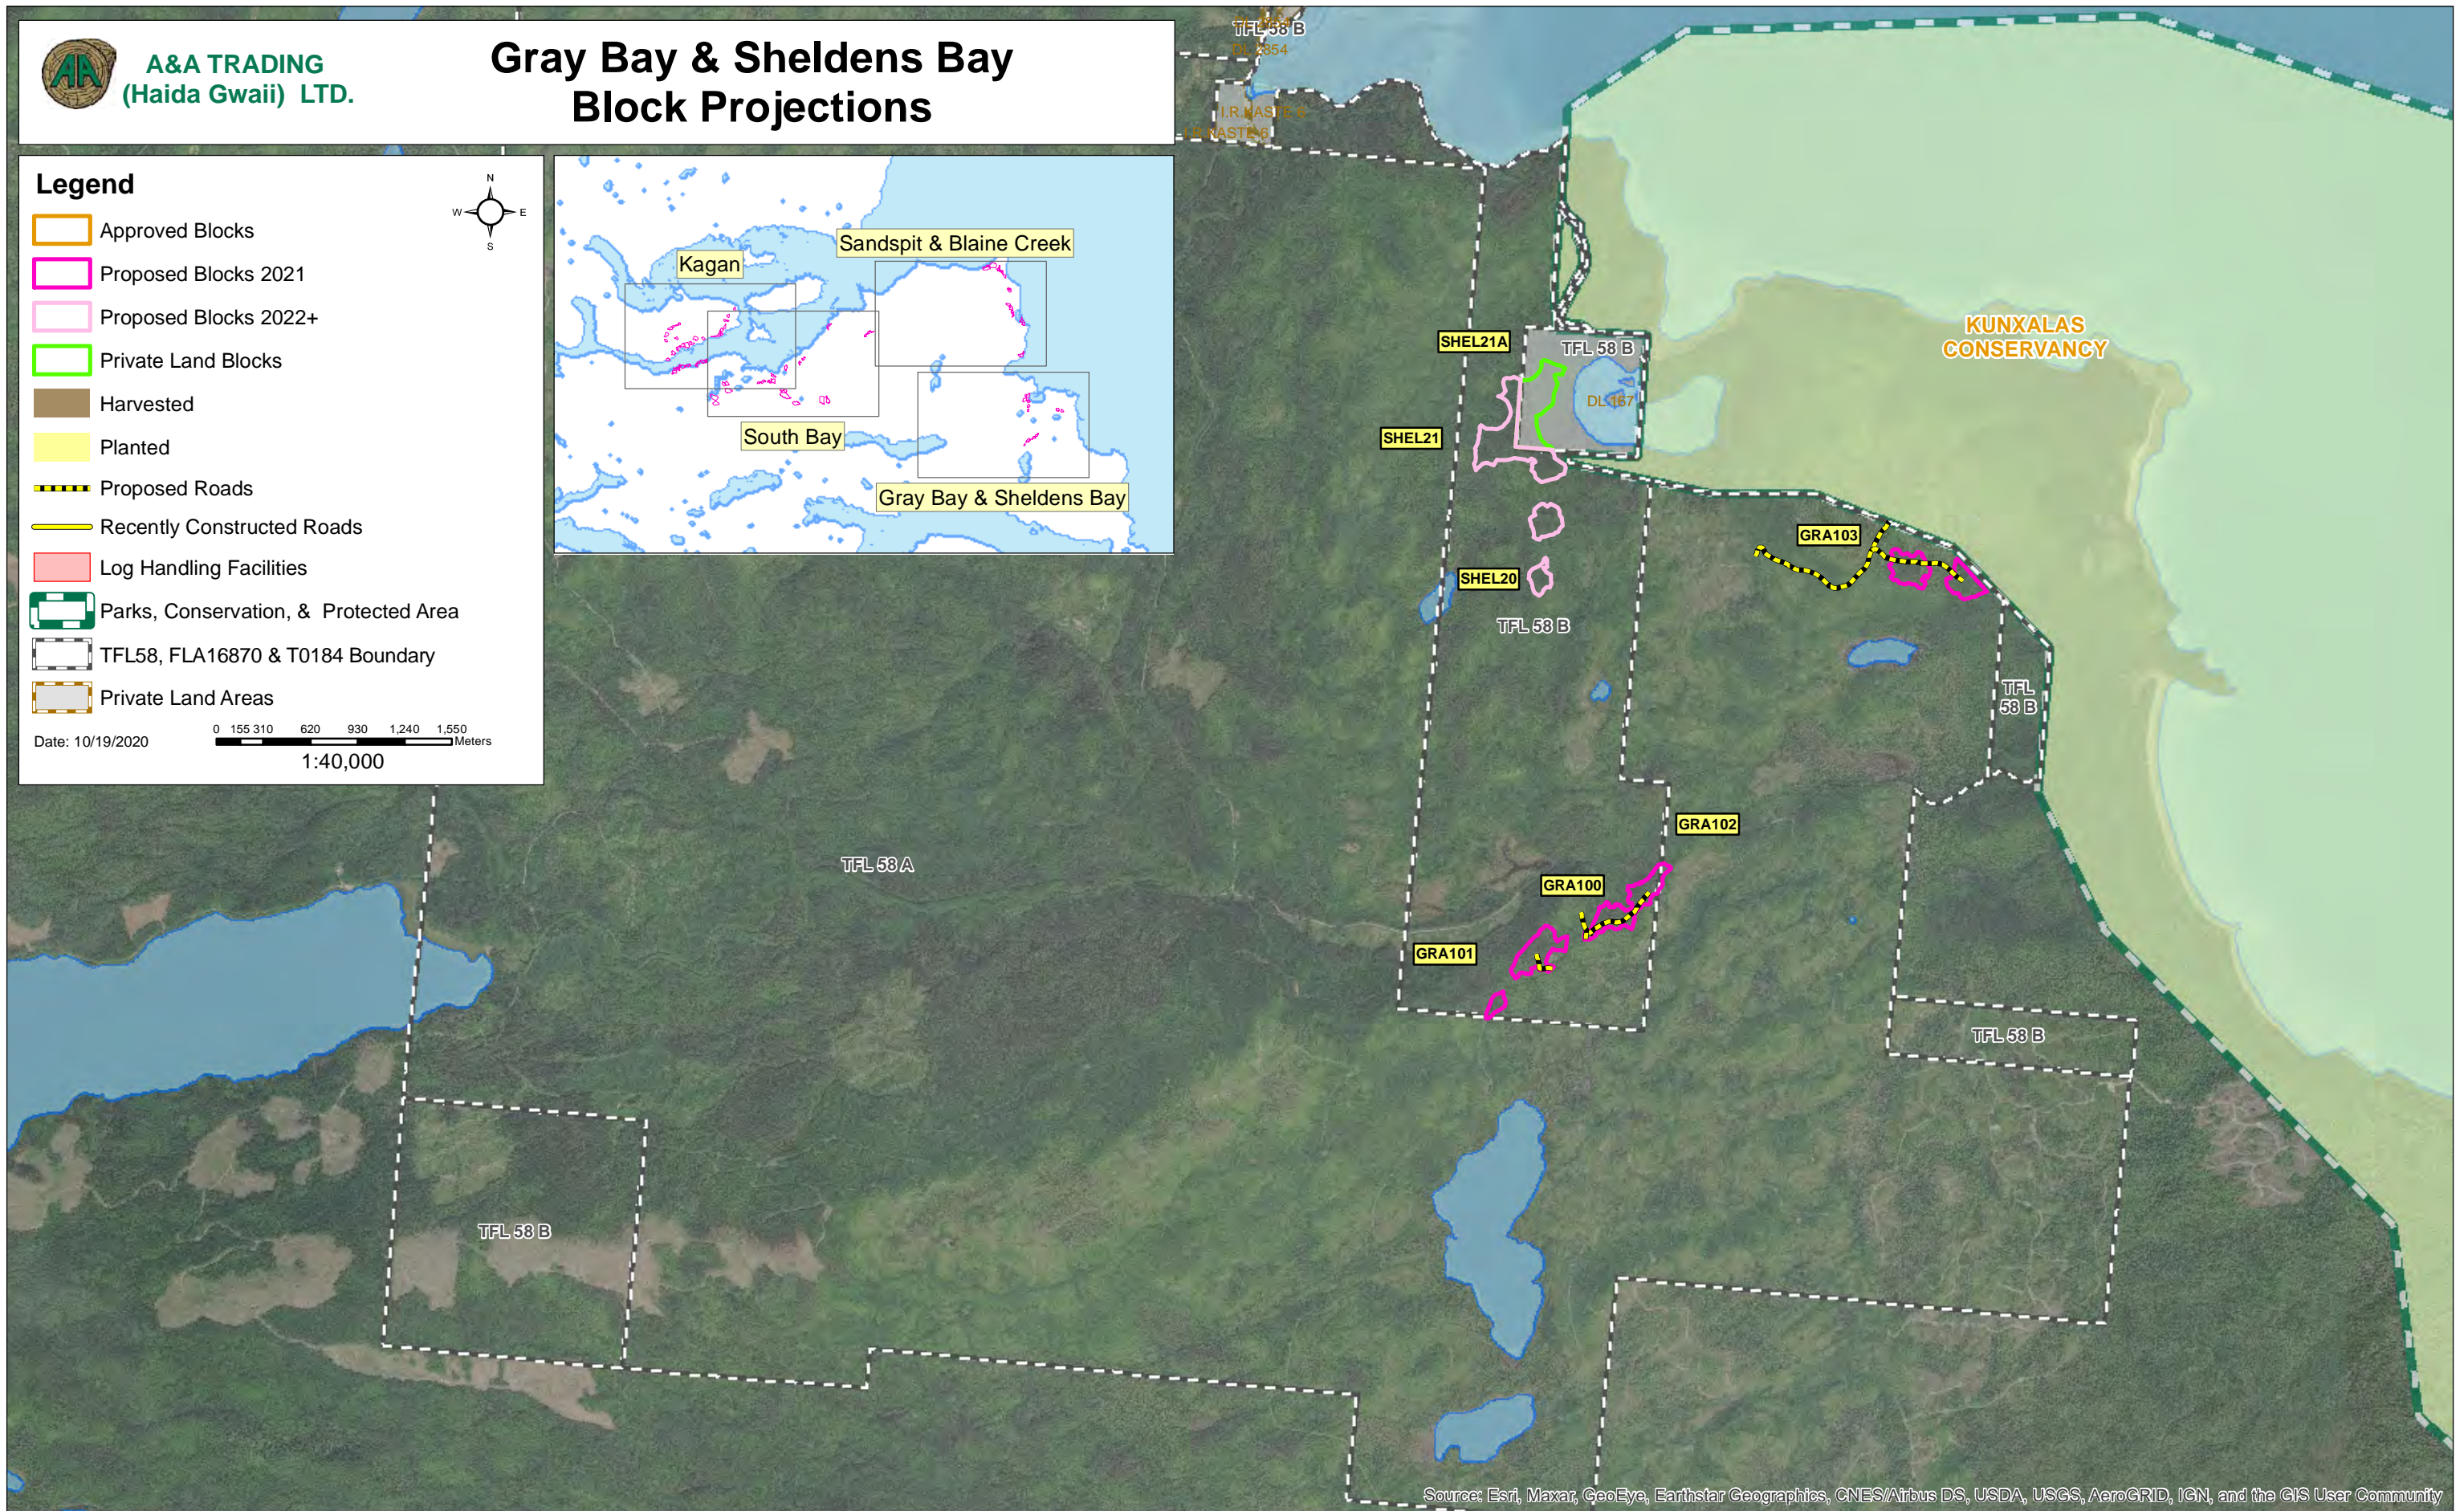

A&A TRADING
(Haida Gwaii) LTD.

Gray Bay & Sheldens Bay Block Projections

Legend

-  Approved Blocks
-  Proposed Blocks 2021
-  Proposed Blocks 2022+
-  Private Land Blocks
-  Harvested
-  Planted
-  Proposed Roads
-  Recently Constructed Roads
-  Log Handling Facilities
-  Parks, Conservation, & Protected Area
-  TFL58, FLA16870 & T0184 Boundary
-  Private Land Areas

Date: 10/19/2020
0 155 310 620 930 1,240 1,550 Meters
1:40,000

Source: Esri, Maxar, GeoEye, Earthstar Geographics, CNES/Airbus DS, USDA, USGS, AeroGRID, IGN, and the GIS User Community