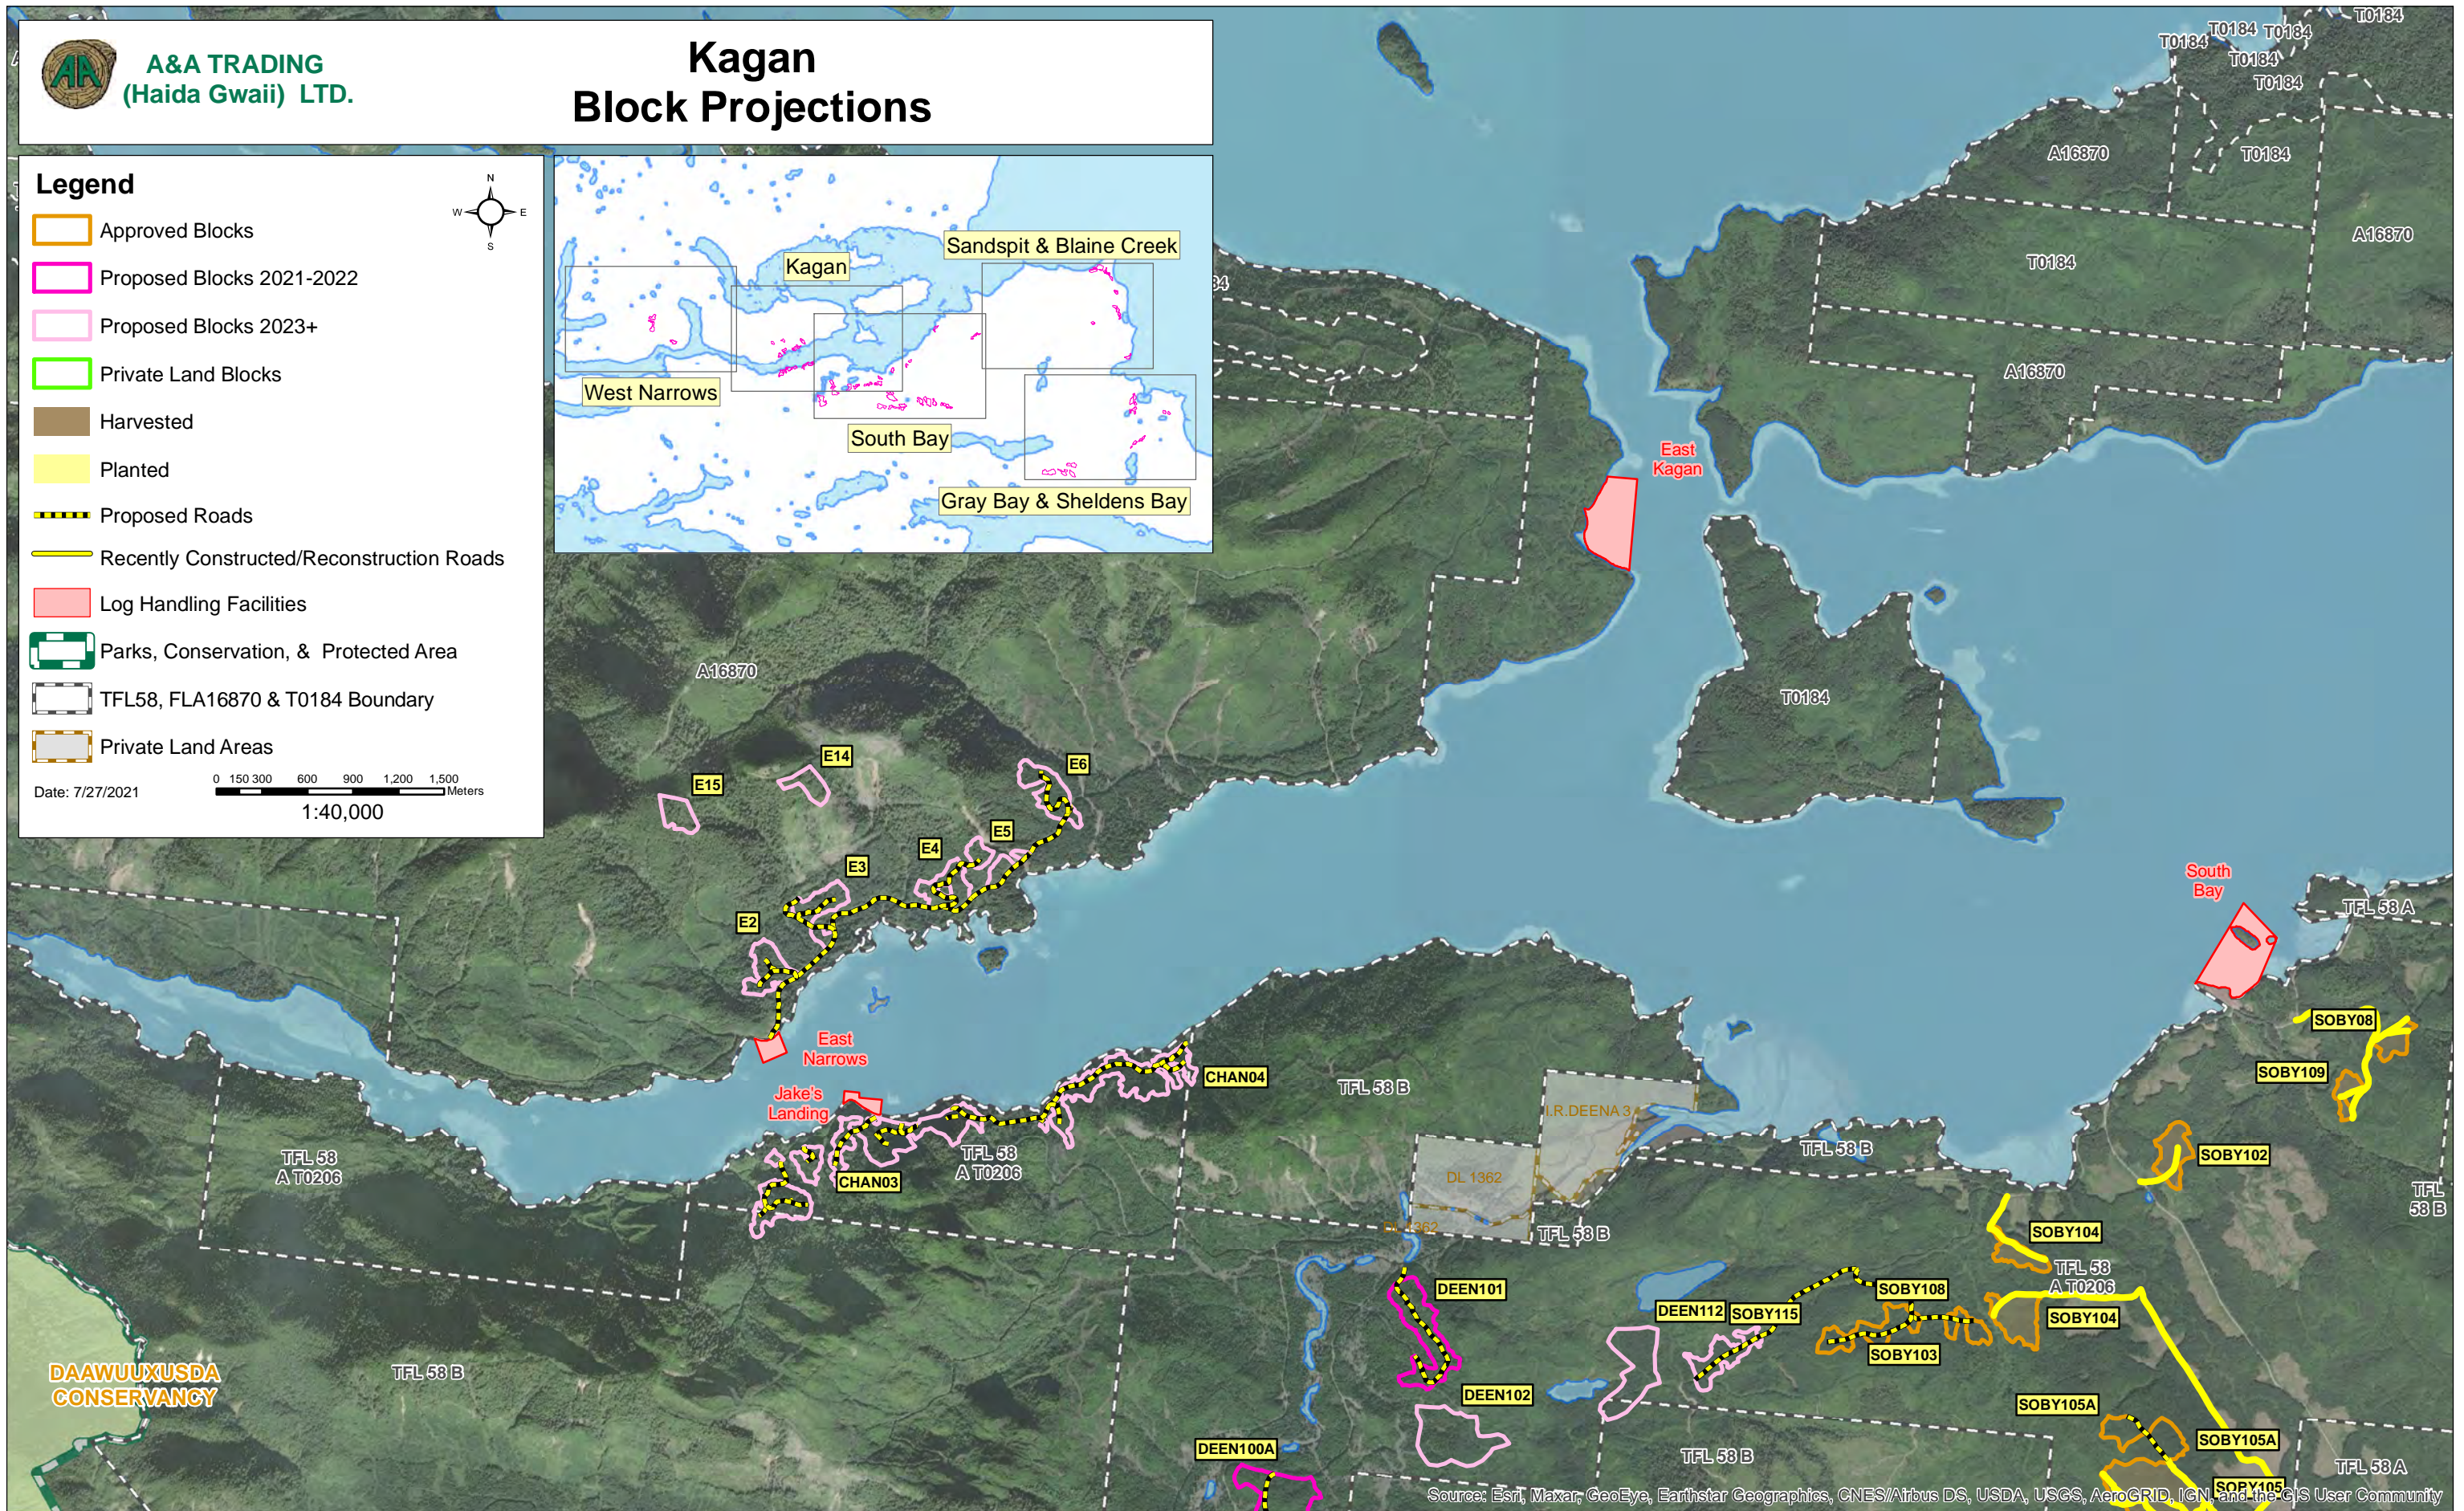

# Kagan Block Projections

## Legend

-  Approved Blocks
-  Proposed Blocks 2021-2022
-  Proposed Blocks 2023+
-  Private Land Blocks
-  Harvested
-  Planted
-  Proposed Roads
-  Recently Constructed/Reconstruction Roads
-  Log Handling Facilities
-  Parks, Conservation, & Protected Area
-  TFL58, FLA16870 & T0184 Boundary
-  Private Land Areas

0 150 300 600 900 1,200 1,500 Meters  
1:40,000

Date: 7/27/2021

Source: Esri, Maxar, GeoEye, Earthstar Geographics, CNES/Airbus DS, USDA, USGS, AeroGRID, IGN, and the GIS User Community