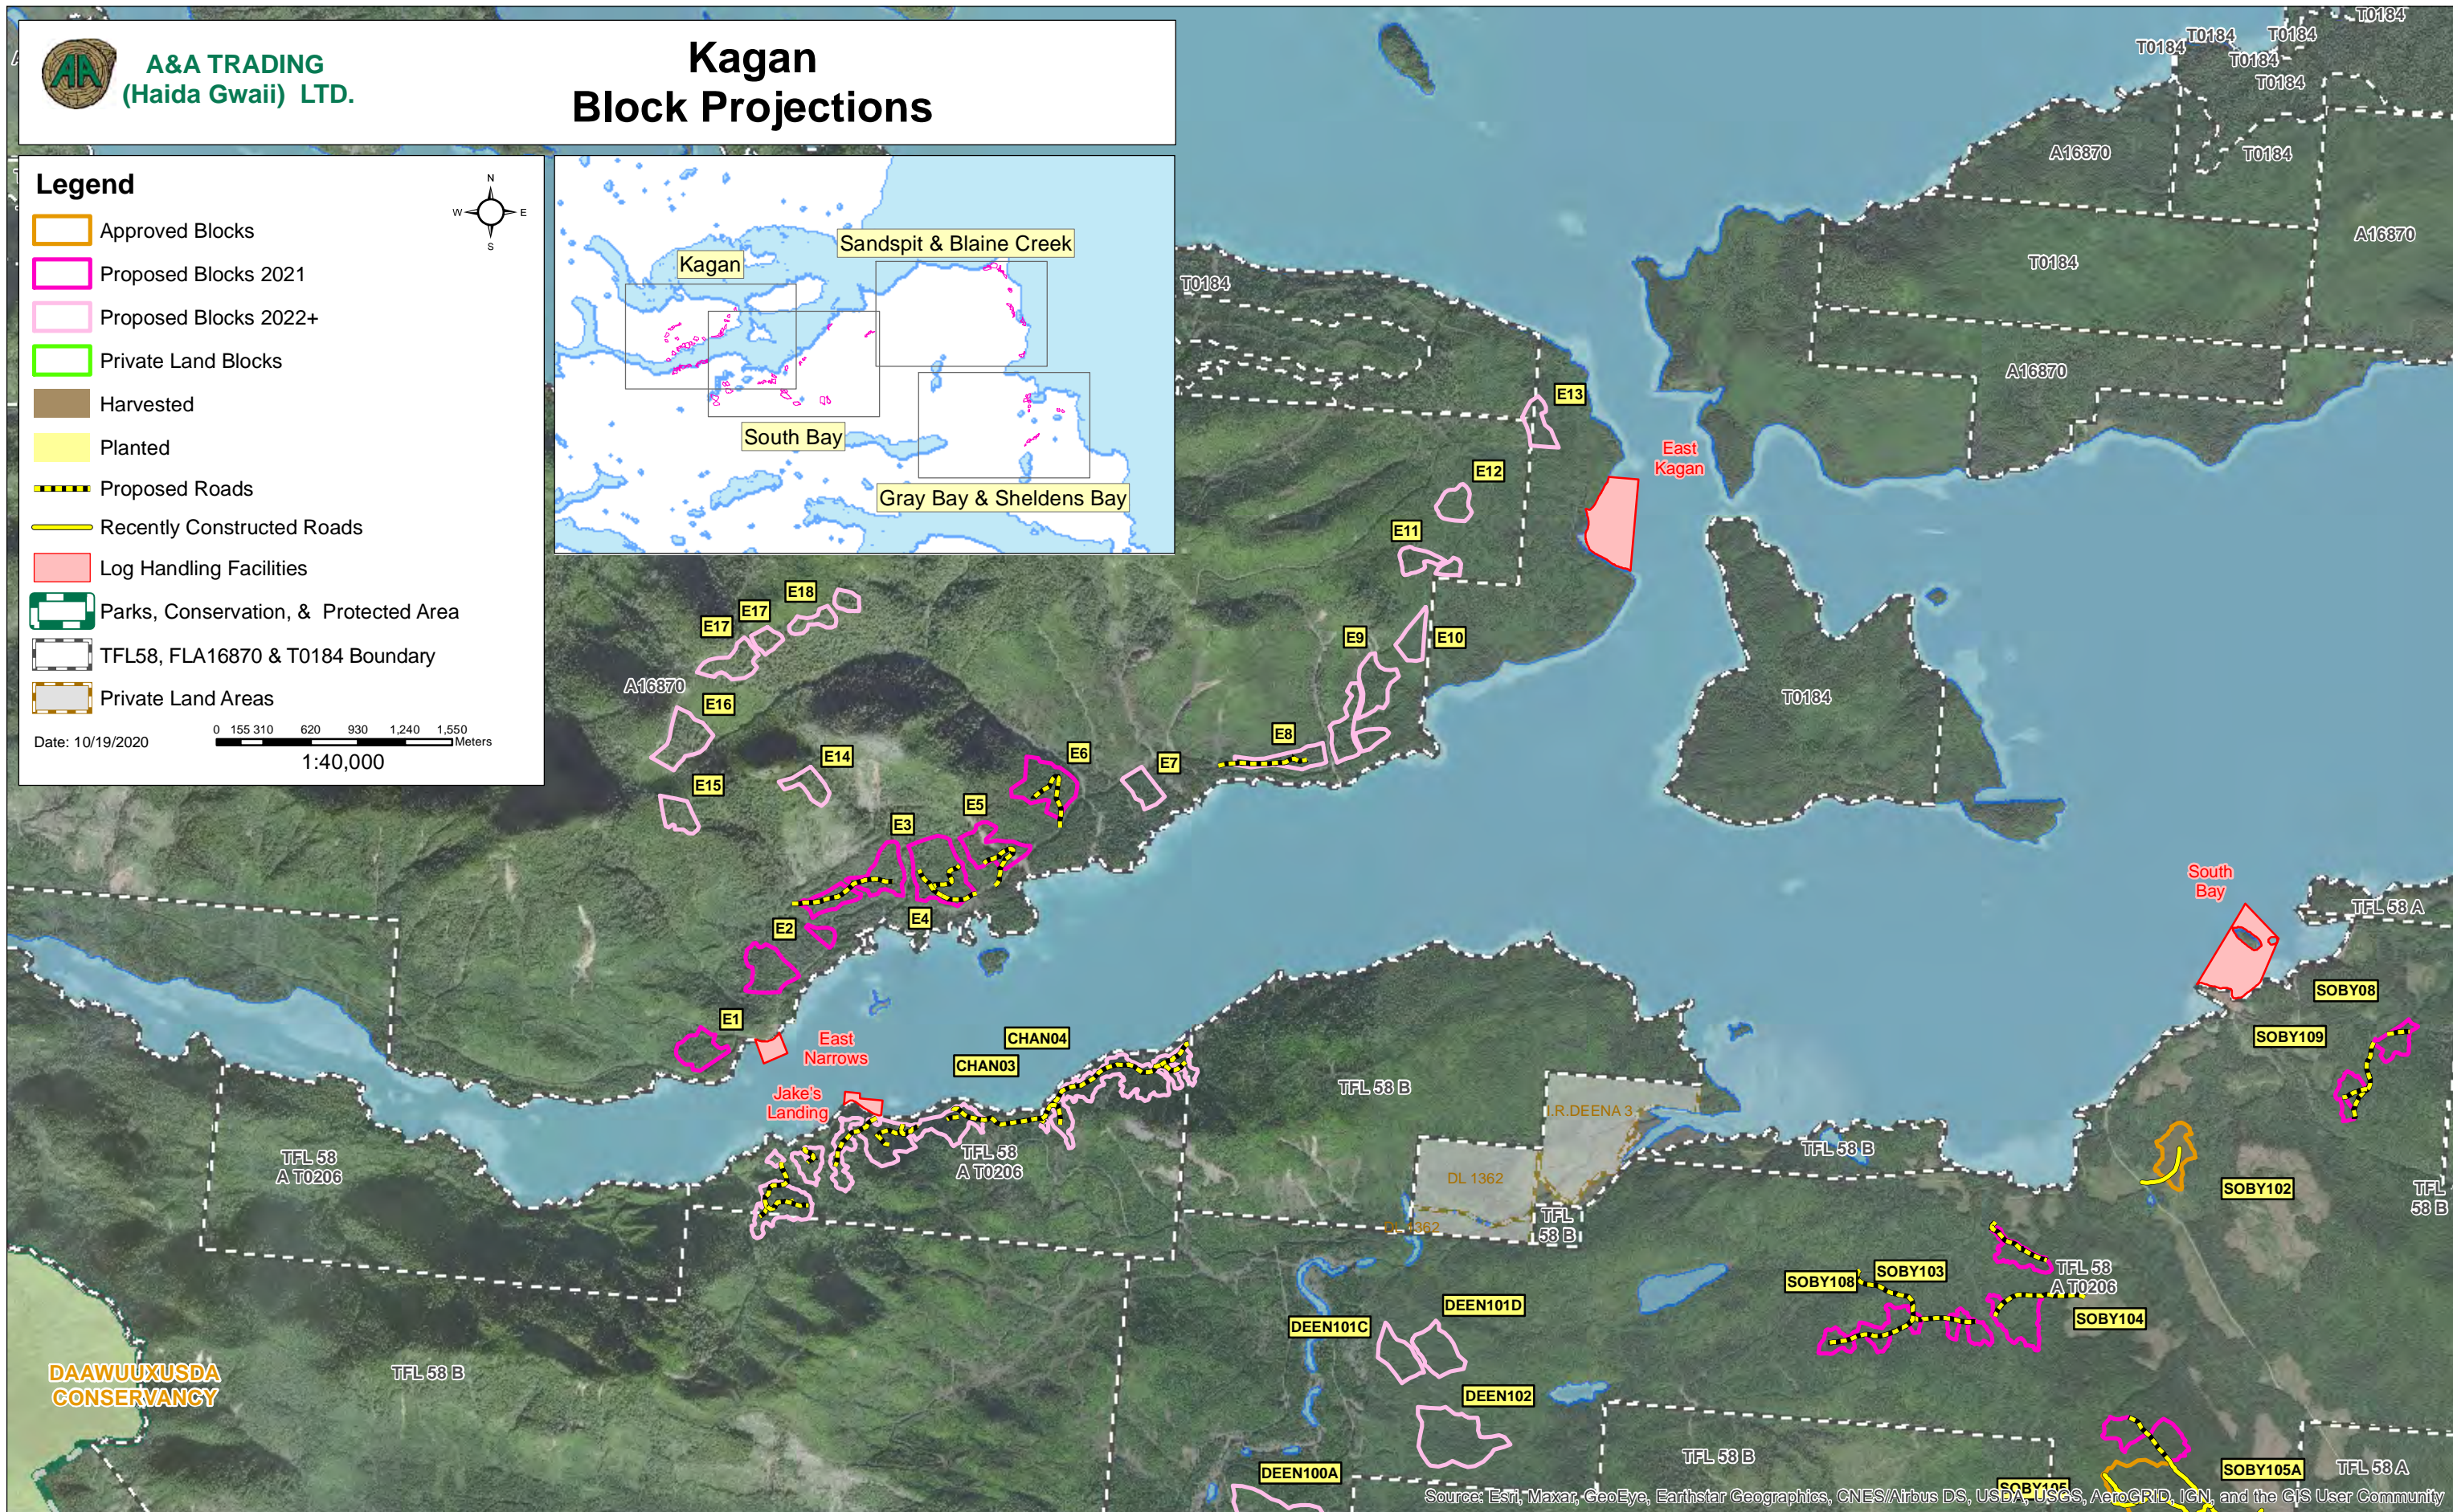

A&A TRADING
(Haida Gwaii) LTD.

Kagan Block Projections

Legend

- Approved Blocks
- Proposed Blocks 2021
- Proposed Blocks 2022+
- Private Land Blocks
- Harvested
- Planted
- Proposed Roads
- Recently Constructed Roads
- Log Handling Facilities
- Parks, Conservation, & Protected Area
- TFL58, FLA16870 & T0184 Boundary
- Private Land Areas

Date: 10/19/2020
0 155 310 620 930 1,240 1,550 Meters
1:40,000

Source: Esri, Maxar, GeoEye, Earthstar Geographics, CNES/Airbus DS, USDA, USGS, AeroGRID, IGN, and the GIS User Community