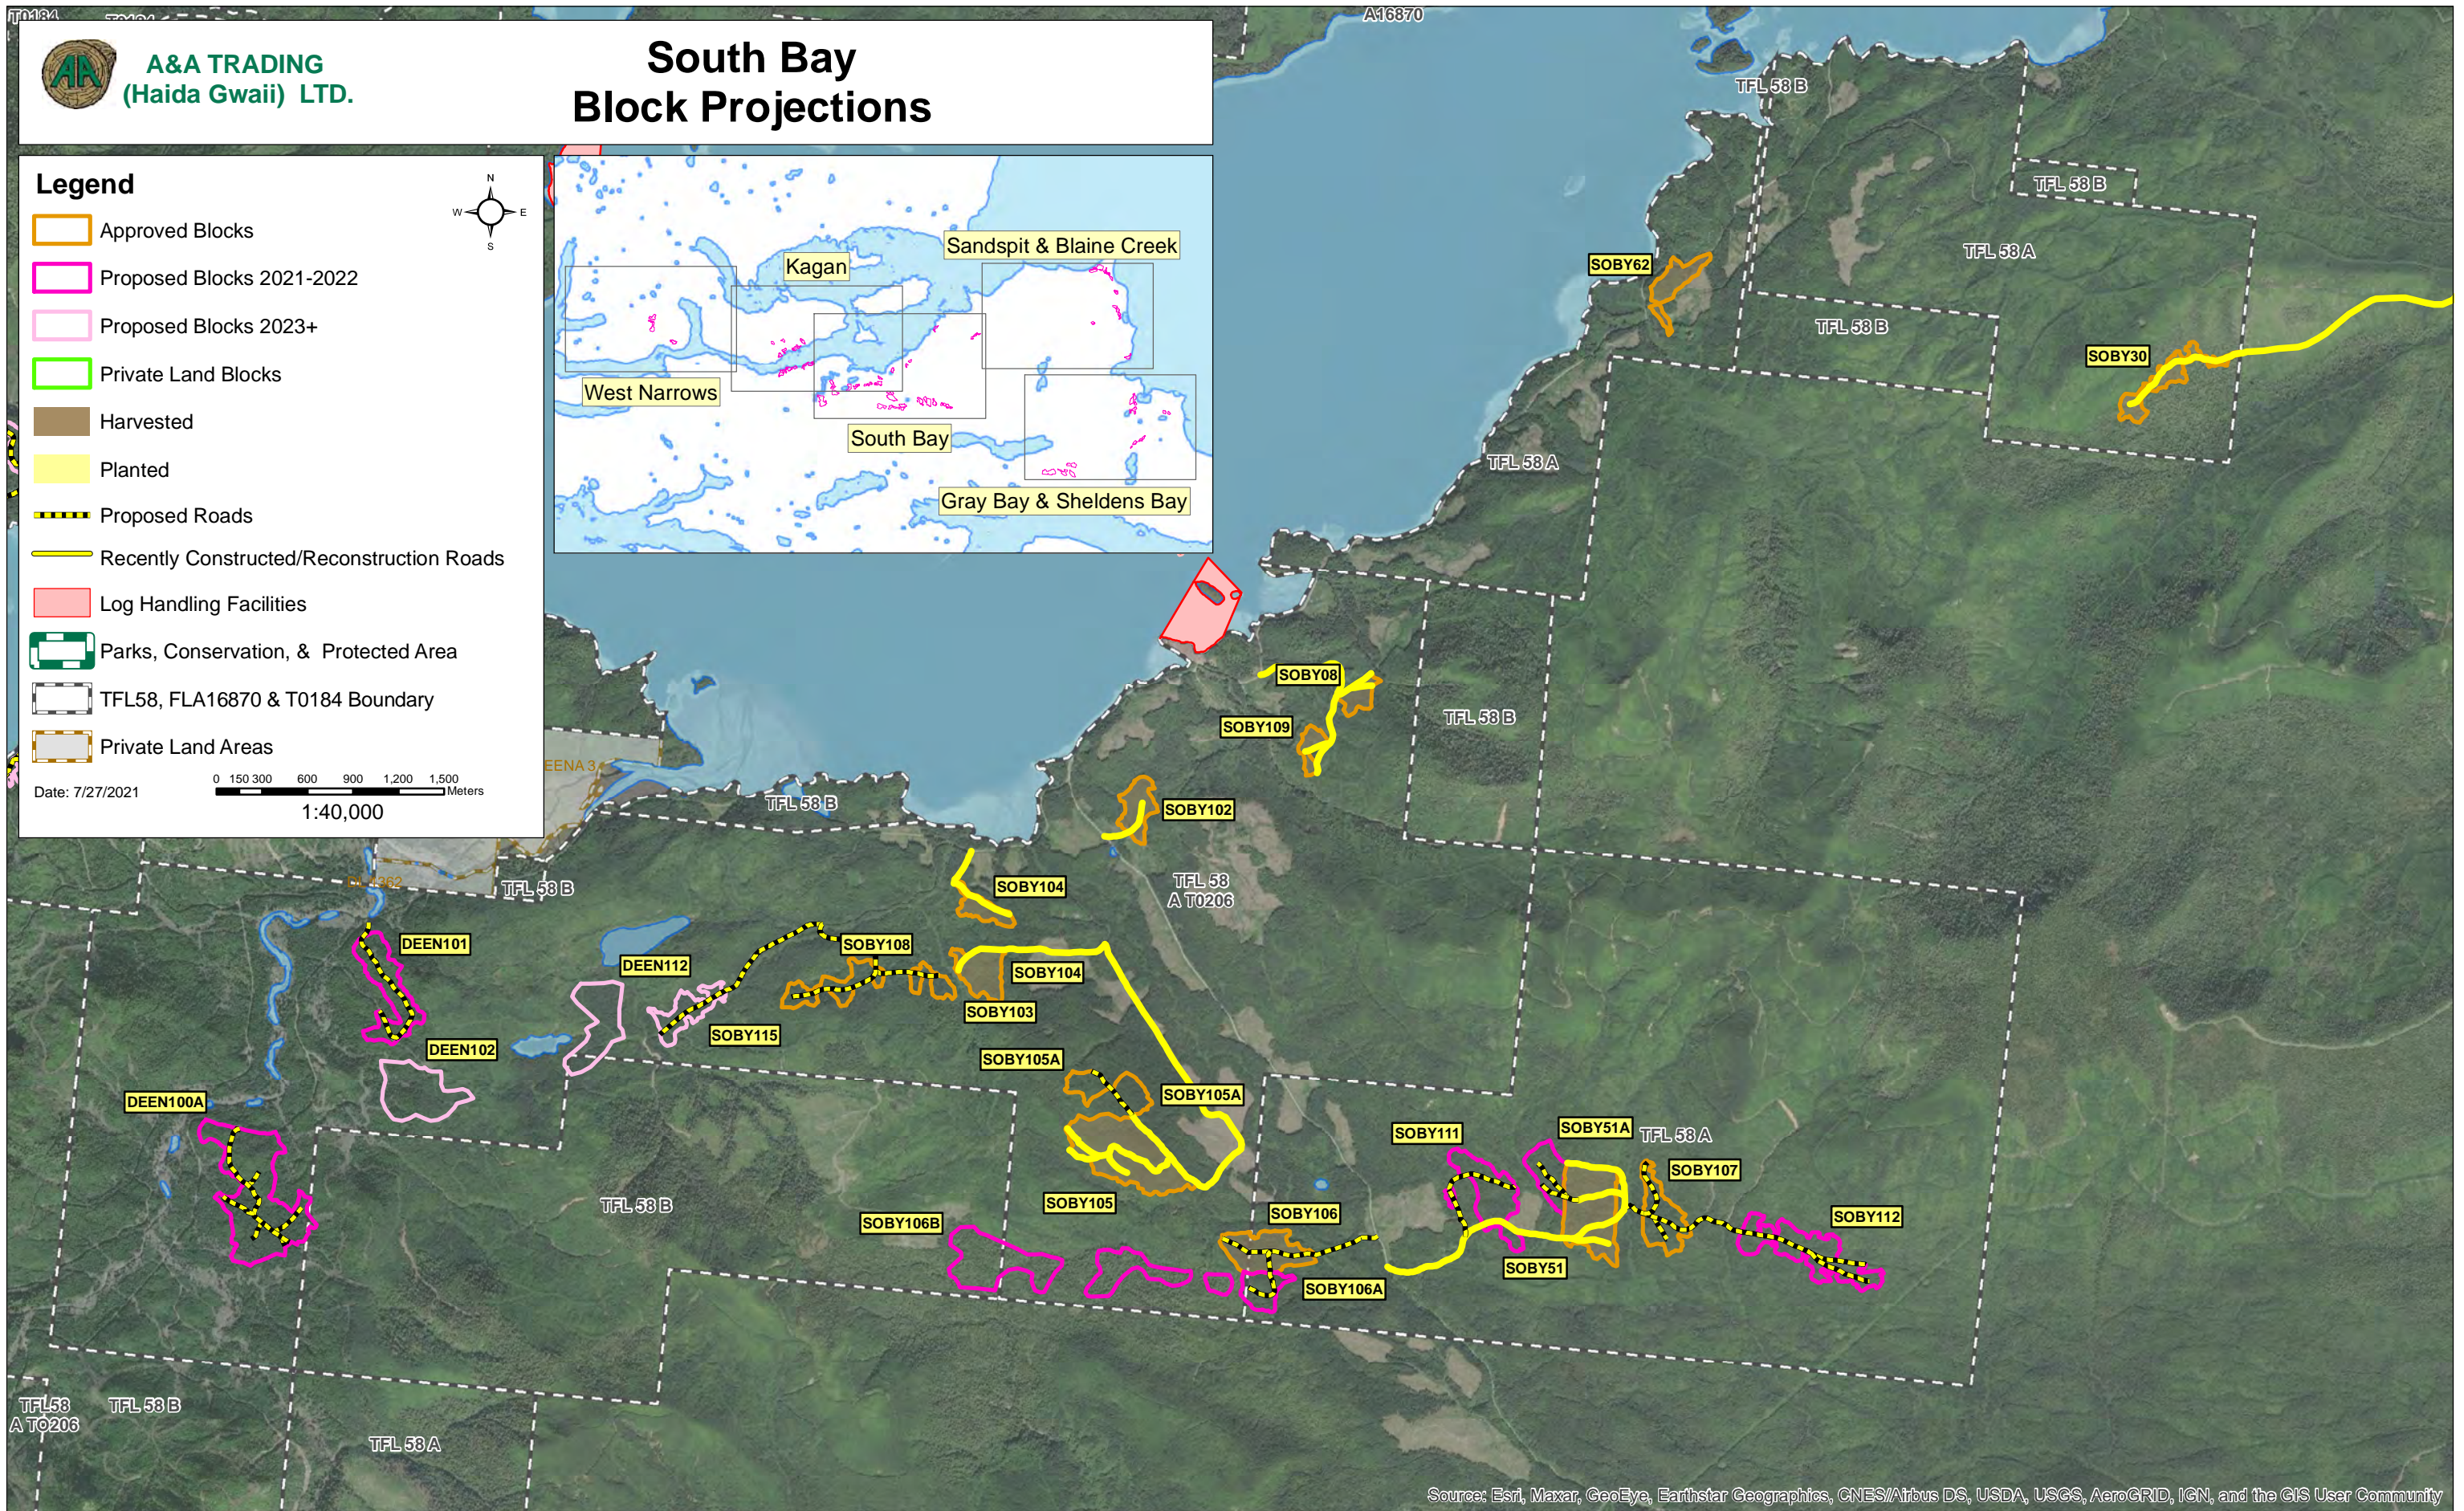

A&A TRADING
(Haida Gwaii) LTD.

South Bay Block Projections

Legend

-  Approved Blocks
-  Proposed Blocks 2021-2022
-  Proposed Blocks 2023+
-  Private Land Blocks
-  Harvested
-  Planted
-  Proposed Roads
-  Recently Constructed/Reconstruction Roads
-  Log Handling Facilities
-  Parks, Conservation, & Protected Area
-  TFL58, FLA16870 & T0184 Boundary
-  Private Land Areas

Date: 7/27/2021

Source: Esri, Maxar, GeoEye, Earthstar Geographics, CNES/Airbus DS, USDA, USGS, AeroGRID, IGN, and the GIS User Community