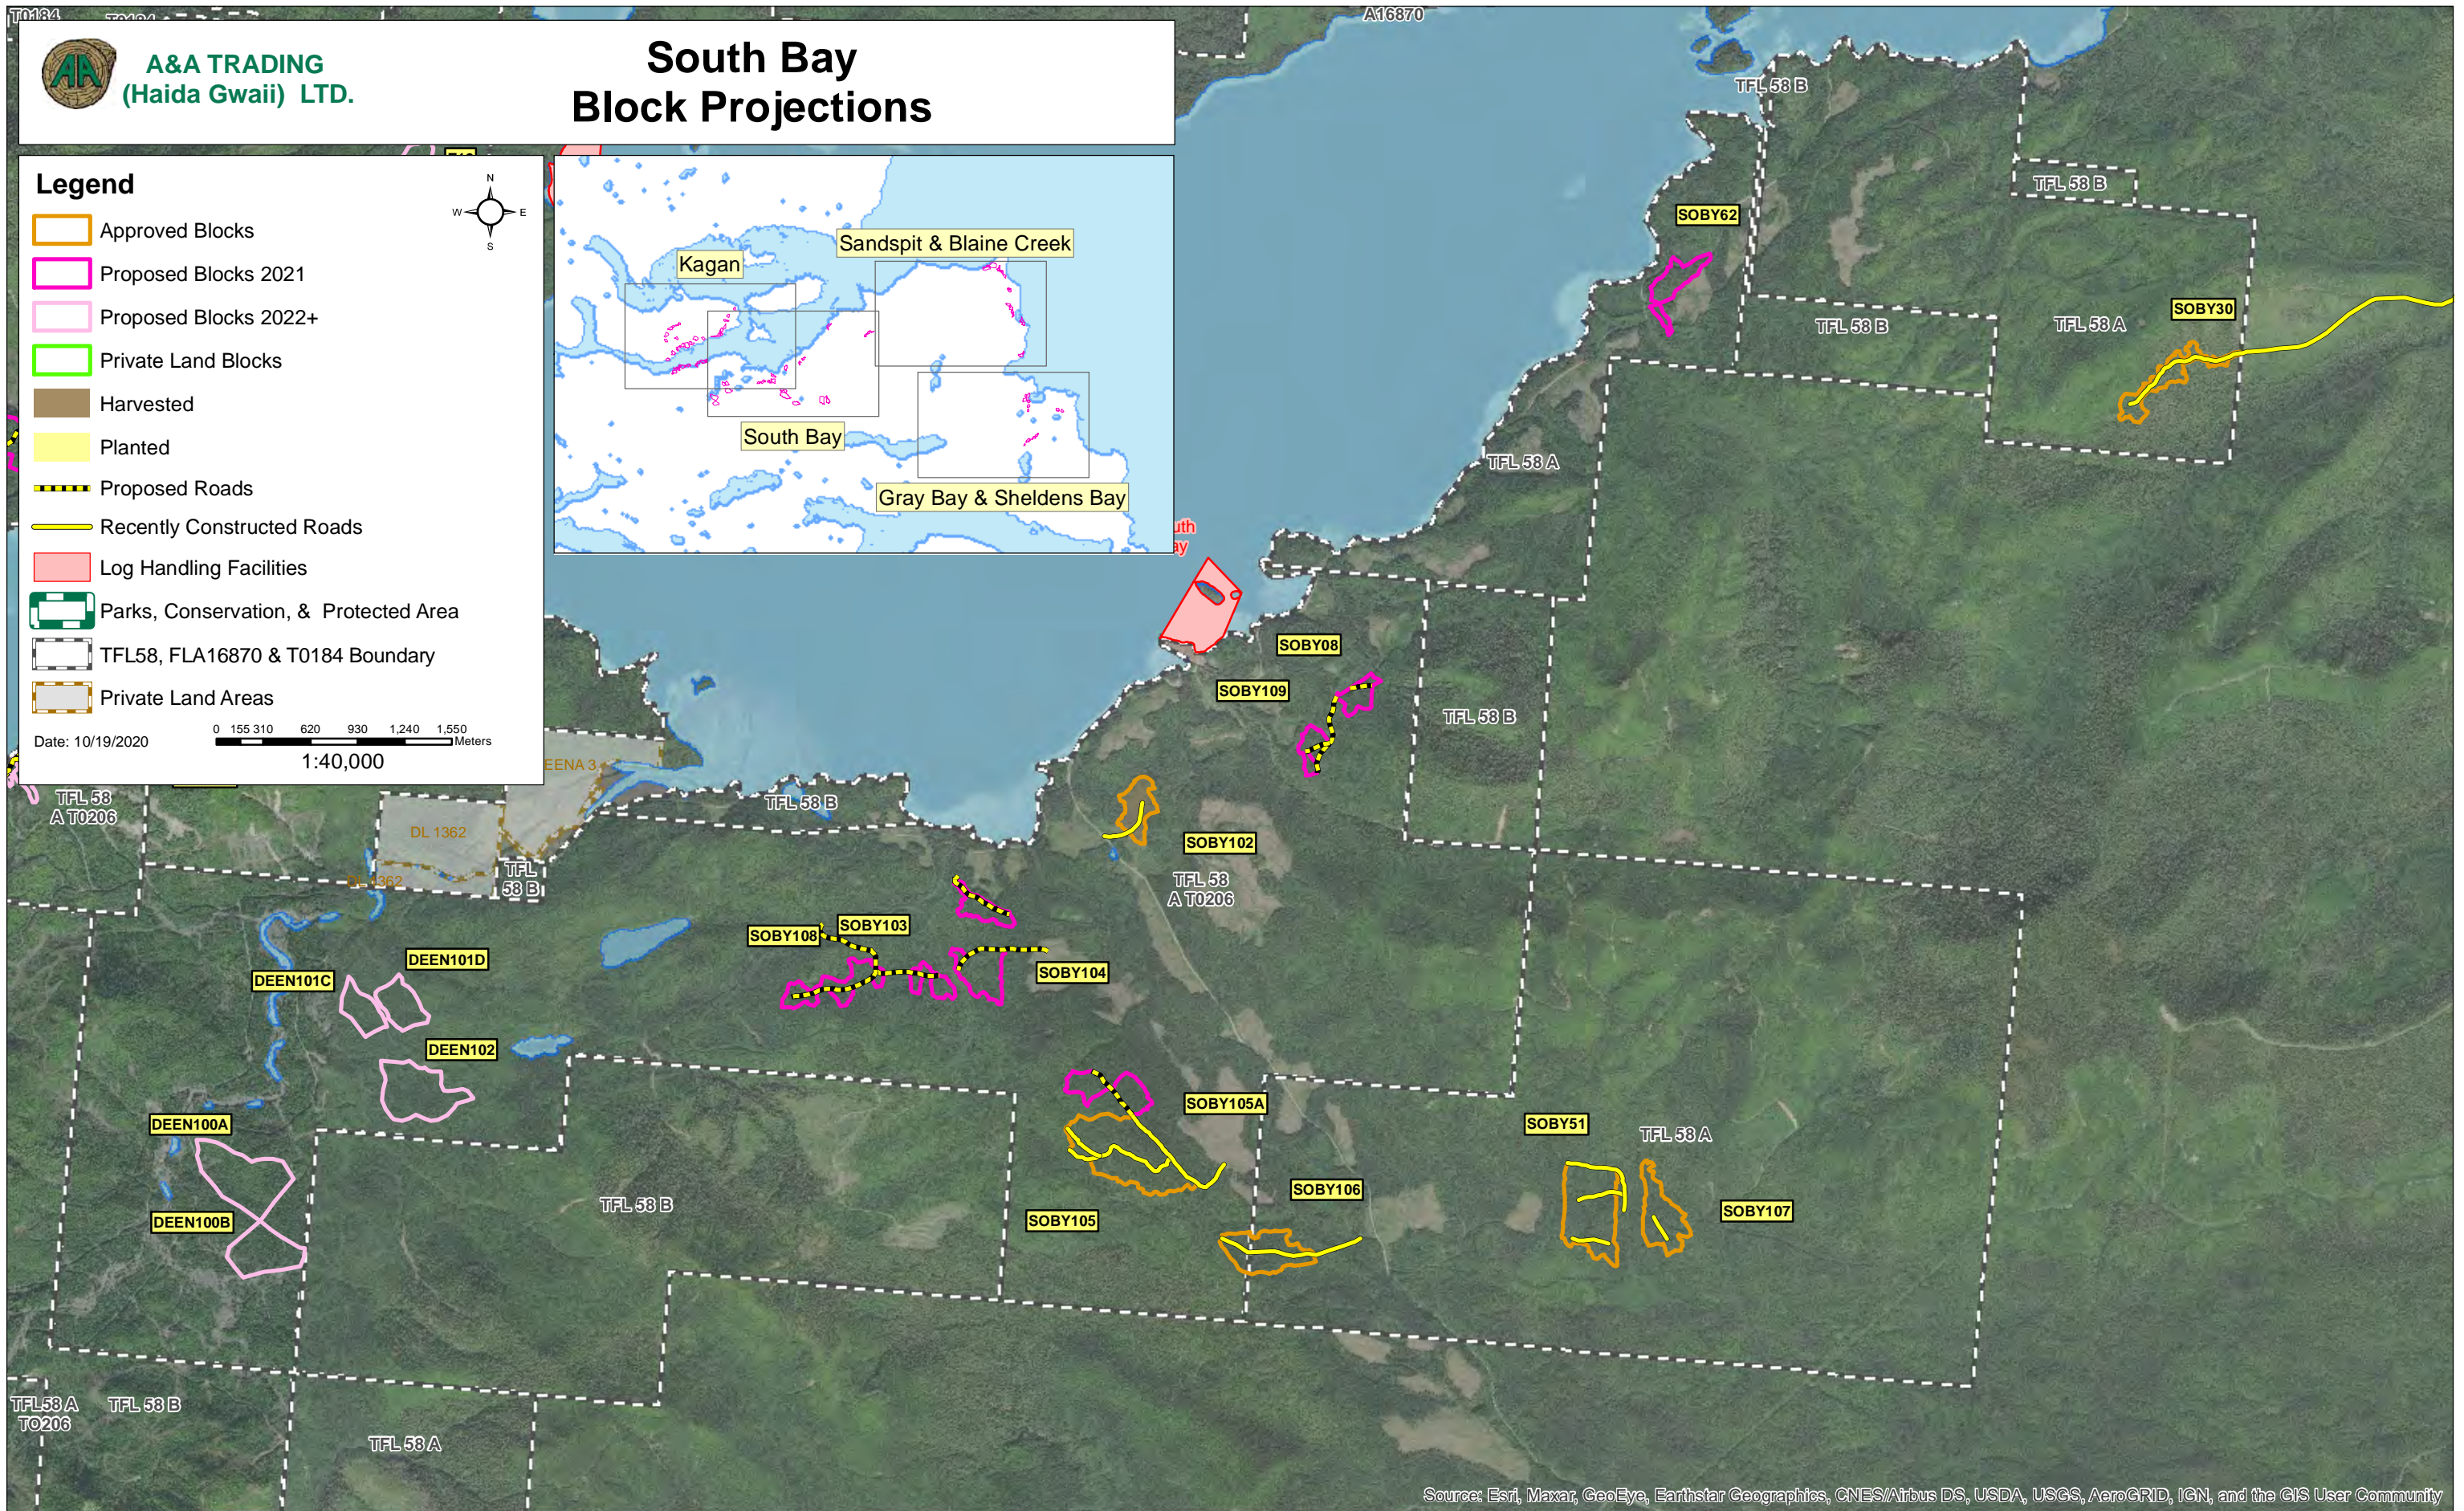

# South Bay Block Projections

**Legend**

- Approved Blocks
- Proposed Blocks 2021
- Proposed Blocks 2022+
- Private Land Blocks
- Harvested
- Planted
- Proposed Roads
- Recently Constructed Roads
- Log Handling Facilities
- Parks, Conservation, & Protected Area
- TFL58, FLA16870 & T0184 Boundary
- Private Land Areas

Date: 10/19/2020  
 0 155 310 620 930 1,240 1,550 Meters  
 1:40,000

Source: Esri, Maxar, GeoEye, Earthstar Geographics, CNES/Airbus DS, USDA, USGS, AeroGRID, IGN, and the GIS User Community