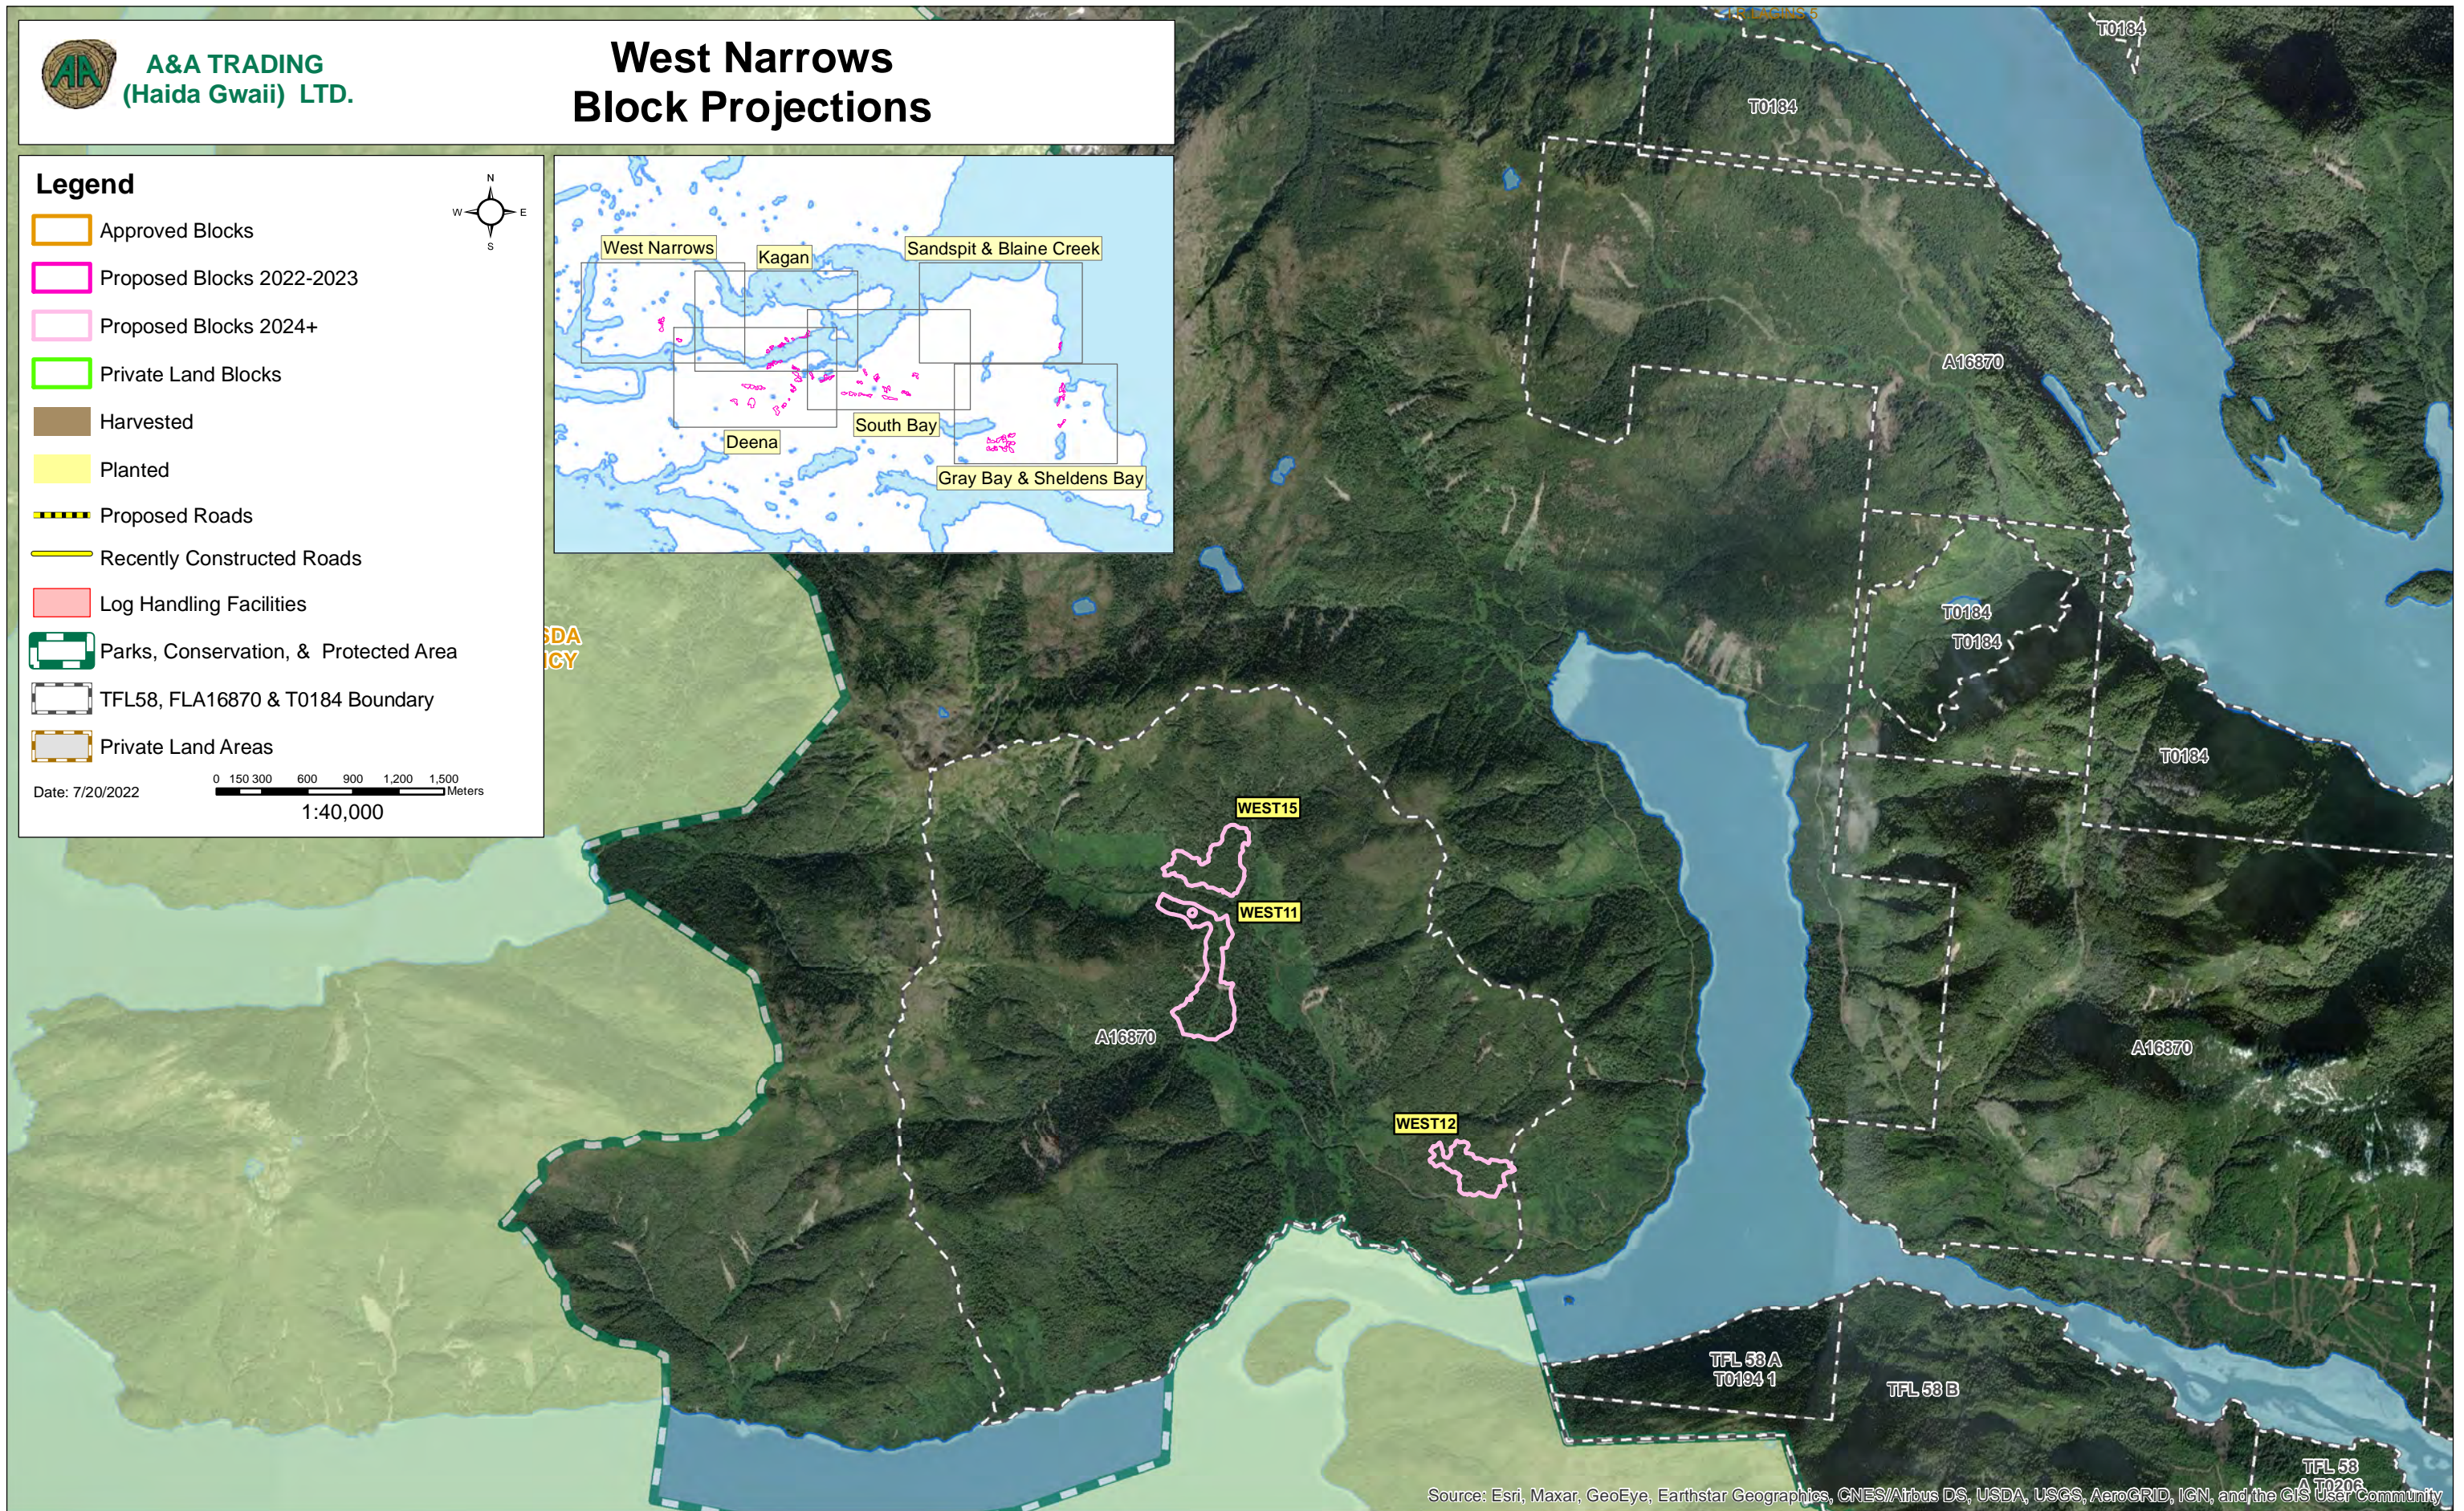

# West Narrows Block Projections

## Legend

-  Approved Blocks
-  Proposed Blocks 2022-2023
-  Proposed Blocks 2024+
-  Private Land Blocks
-  Harvested
-  Planted
-  Proposed Roads
-  Recently Constructed Roads
-  Log Handling Facilities
-  Parks, Conservation, & Protected Area
-  TFL58, FLA16870 & T0184 Boundary
-  Private Land Areas

Date: 7/20/2022

1:40,000

Source: Esri, Maxar, GeoEye, Earthstar Geographics, CNES/Airbus DS, USDA, USGS, AeroGRID, IGN, and the GIS User Community